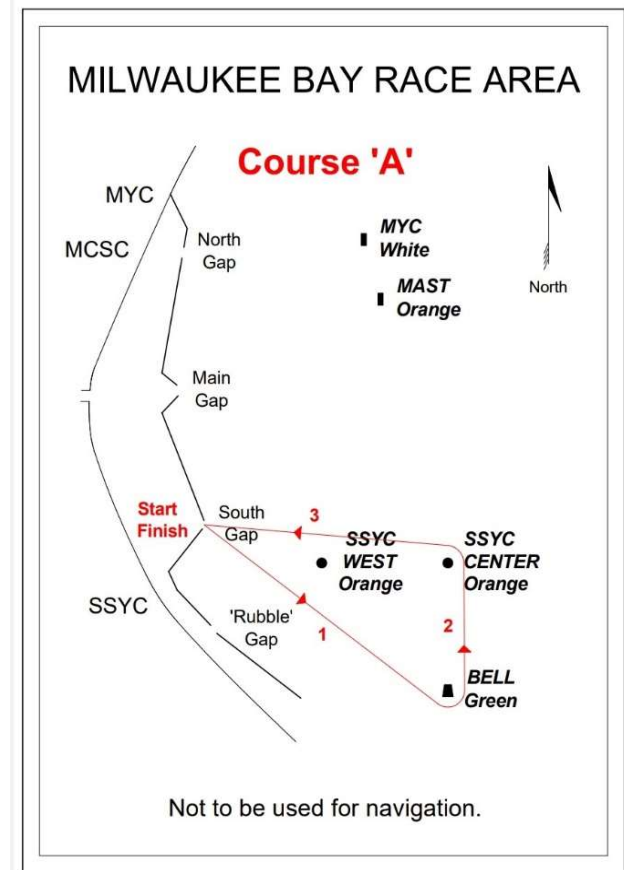

2024 Milwaukee Bay **PURSUIT** SERIES

Race # 2 July 13, 2024 Course 'A' 5.51 NM

Yacht Name	Sail #	Yacht Type	ToD	Start Time
STIMULUS	526	Sea Sprite 23	285	13:00:00
Our Girl	83	Cabo Rico 38	198	13:07:59
Lone Gull	542	Catalina 30	195	13:08:16
Ode to Joy	461	Ericson 32-2	195	13:08:16
Tipsy	4437	J/24	171	13:10:28
Kermit	427	S2 7.9	165	13:11:01
Mighty B	421	Beneteau 361	162	13:11:18
Apres	336	Hunter 336	156	13:11:51
Caravel	174	C&C 30 MK2	156	13:11:51
Saucy	32862	S2 9.1	132	13:14:03
Sodbuster	63203	J/27	131	13:14:09
Thunder	6759	Peterson 35	129	13:14:20
Jolene	US1080	Etchells	126	13:14:36
Bacchus	338	Tartan 10	126	13:14:36
Stolen Goat	118	Hunter 45DS	123	13:14:53
Lazier	483	J/80	120	13:15:09
Wanderer	51375	Beneteau First 375	113	13:15:48
Te Fiti	50920	Beneteau First 36s7	108	13:16:15
Myex	109/340	VXone	99	13:17:05
Perfect Ten	USA10	Beneteau 10R	81	13:18:44
Tequila	53350	Garrett 40 MH	78	13:19:01
Reckless Abandon	42201	Soverel 39	71	13:19:39
SABOTAGE	32659	J/35	69	13:19:50
VORTEX	50430	NEB 30	63	13:20:23
TRI n Catch Me	50336	Corsair F27	48	13:21:46
Isosceles	51618	Corsair F-28CC	42	13:22:19

All boats must submit a finishing report no later than 1700 to the 2024 Milwaukee Bay PURSUIT Series to be scored.

Submit via email to MBPursuitSeries@gmail.com or deliver in person at SSYC to 2024 Milwaukee Bay PURSUIT Series Race Committee.

Finishing report to include name of boat finishing ahead, competitor's time across finish line and name of boat finishing behind.

Rum to the Winner

Wall Beer for all Sailors

Post Race at SSYC