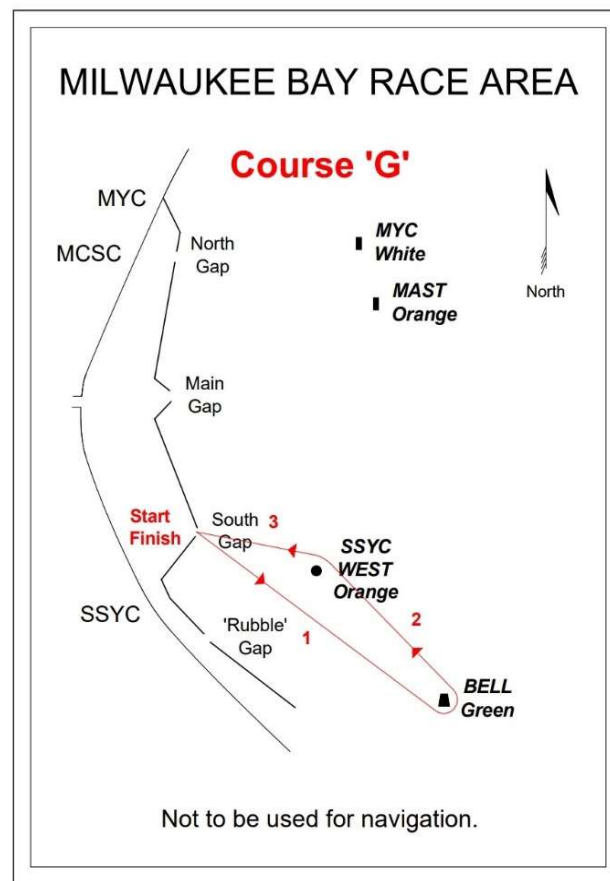

2024 Milwaukee Bay **PURSUIT** SERIES

Race # 1 June 1, 2024 Course 'G' 4.64 NM

Yacht Name	Sail #	Yacht Type	ToD	Start Time
STIMULUS	526	Sea Sprite 23	285	13:00:00
Our Girl	83	Cabo Rico 38	198	13:06:44
Lone Gull	542	Catalina 30	195	13:06:58
Ode to Joy	461	Ericson 32-2	195	13:06:58
Tipsy	4437	J/24	171	13:08:49
Mighty B	421	Beneteau 361	162	13:09:31
Apres	336	Hunter 336	156	13:09:59
Caravel	174	C&C 30 MK2	156	13:09:59
Saucy	32862	S2 9.1	132	13:11:50
Sodbuster	63203	J/27	131	13:11:55
Jolene	US1080	Etchells	126	13:12:18
Bacchus	338	Tartan 10	126	13:12:18
Stolen Goat	118	Hunter 45DS	123	13:12:32
Lazier	483	J/80	120	13:12:46
Wanderer	51375	Beneteau First 375	113	13:13:18
Te Fiti	50920	Beneteau First 36s7	108	13:13:41
Myex	109/340	VXone	99	13:14:23
Perfect Ten	USA10	Beneteau 10R	81	13:15:47
Tequila	53350	Garrett 40 MH	78	13:16:00
Reckless Abandon	42201	Soverel 39	71	13:16:33
SABOTAGE	32659	J/35	69	13:16:42
VORTEX	50430	NEB 30	63	13:17:10
TRI n Catch Me	50336	Corsair F27	48	13:18:20
Isosceles	51618	Corsair F-28CC	42	13:18:48

All boats must submit a finishing report no later than 1700 to the 2024 Milwaukee Bay PURSUIT Series to be scored. Submit via email to MBPursuitSeries@gmail.com or deliver in person at SSYC to 2024 Milwaukee Bay PURSUIT Series Race Committee. Finishing report to include name of boat finishing ahead, competitor's time across finish line and name of boat finishing behind.

Rum to the Winner

Wall Beer for all Sailors

Post Race at SSYC